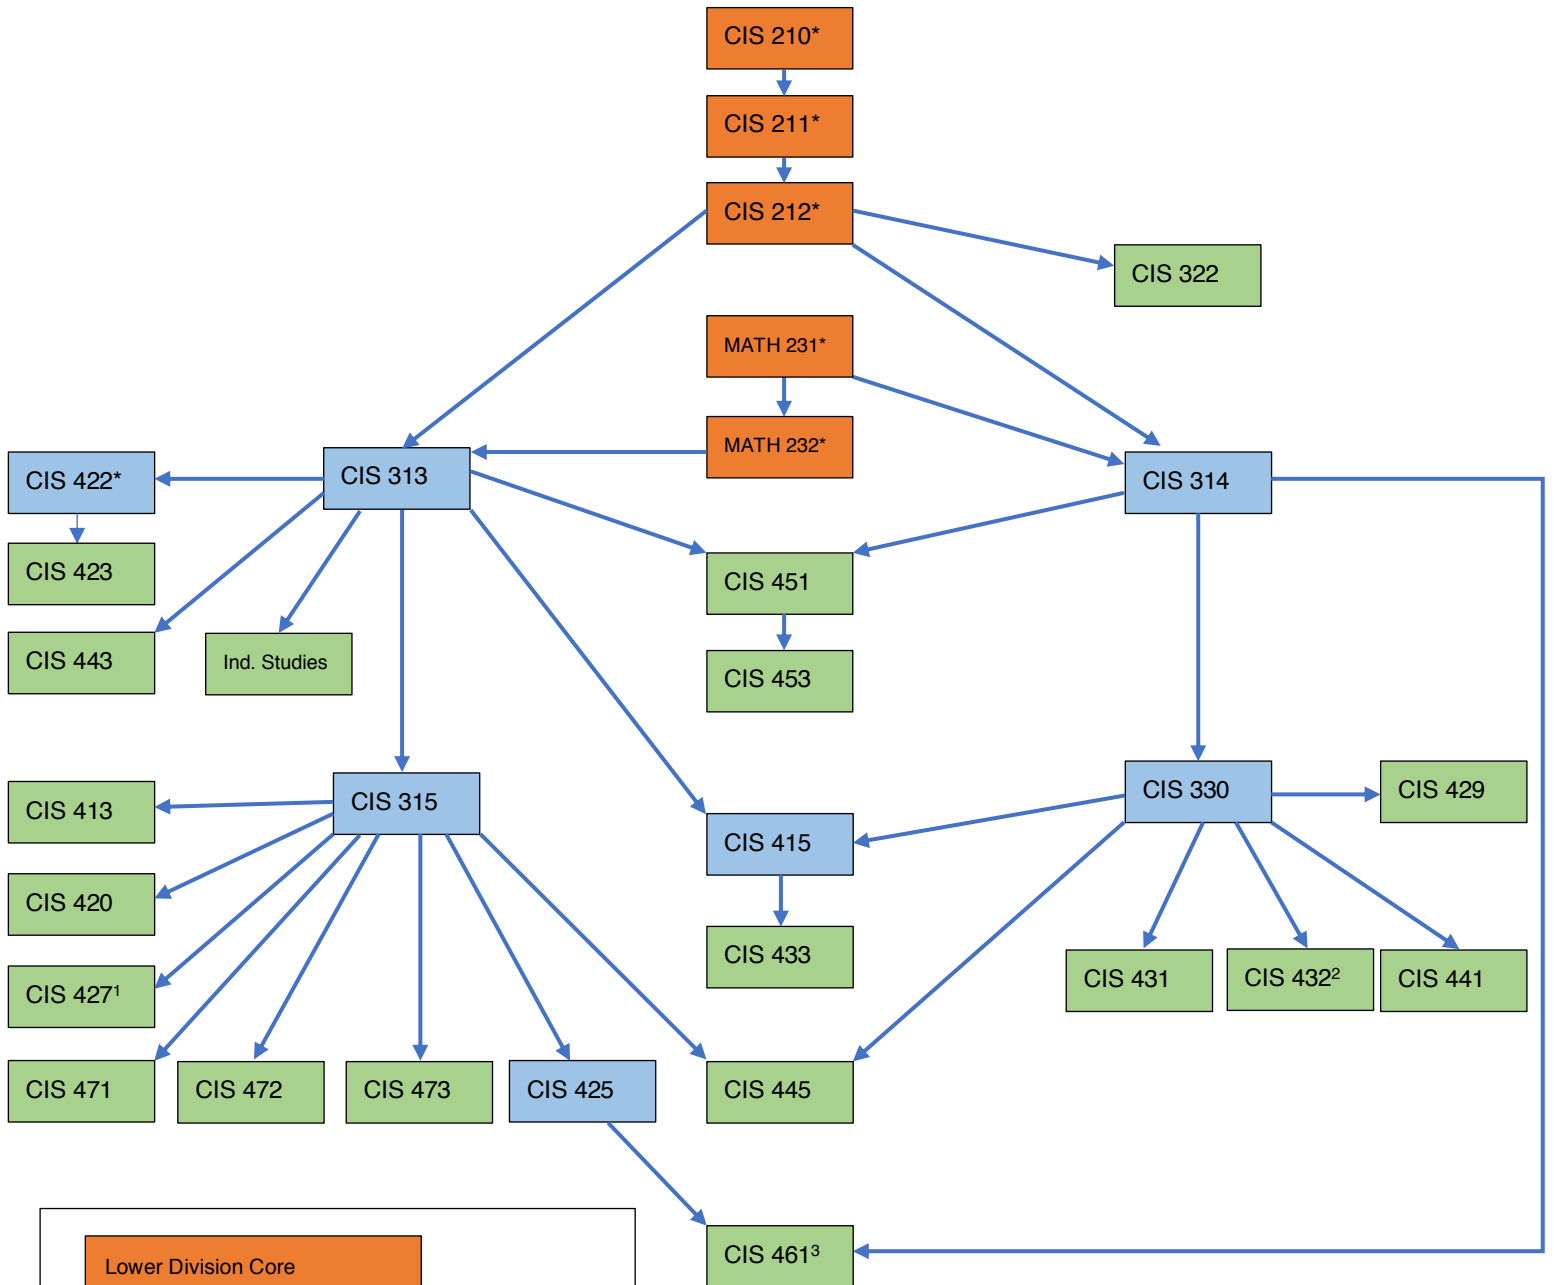

CIS Major Courses Sorted by Prerequisites

Lower Division Core

Upper Division Core

Upper Division Electives

* A grade of B- or better is required to register for upper division courses.

¹ CIS 425 recommended as pre or corequisite

² CIS 415 recommended as prerequisite

³ CIS 420 recommended as prerequisite